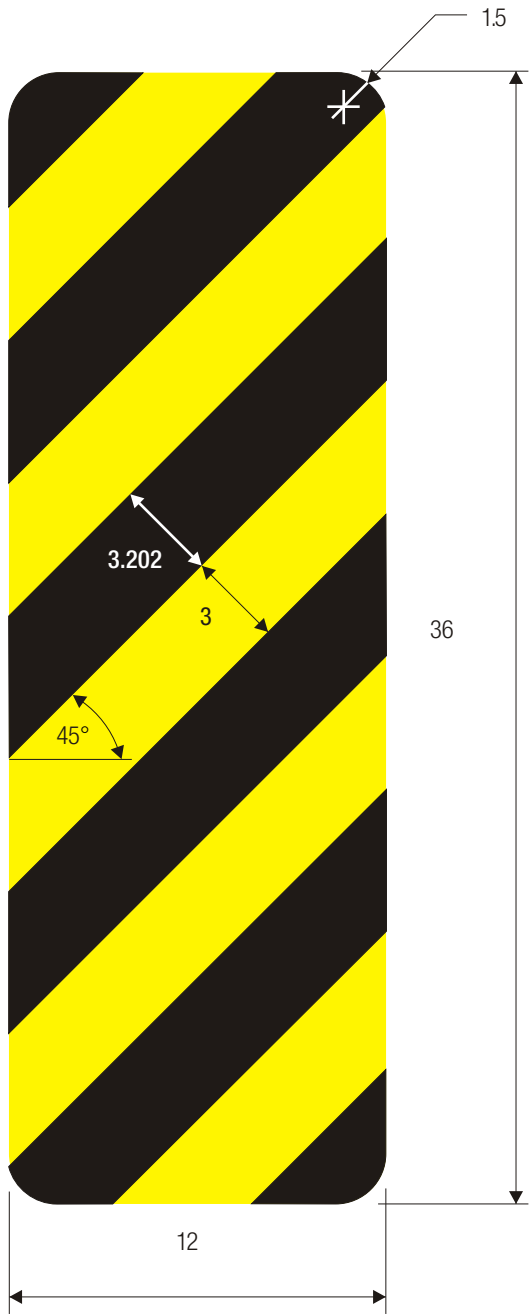

OM1-2

OM1-2 COLORS:

REFLECTORS – YELLOW (RETROREFLECTIVE)
 BACKGROUND – BLACK

OM1-1

OM1-1 COLORS:

REFLECTORS – YELLOW (RETROREFLECTIVE)
 BACKGROUND – YELLOW
 BORDER – YELLOW (RETROREFLECTIVE)

OM1-3

OM1-3 COLORS:

SIGN PANEL – YELLOW (RETROREFLECTIVE)

OM2-1V

OM2-1H

OM2-2V

OM2-2H

OM2-1 COLORS:

REFLECTORS — YELLOW (RETROREFLECTIVE)
 BACKGROUND — WHITE (RETROREFLECTIVE)

OM2-2 COLORS:

SIGN PANEL — YELLOW (RETROREFLECTIVE)

OM-3R

OM-3C

OM-3L

COLORS: STRIPES -BLACK
BACKGROUND-YELLOW (RETROREFLECTIVE)

OM4-1

OM4-2

OM4-1 COLORS:

- REFLECTORS — RED (RETROREFLECTIVE)
- BACKGROUND — RED
- BORDER — RED (RETROREFLECTIVE)

OM4-3

OM4-2 COLORS:

- REFLECTORS — RED (RETROREFLECTIVE)
- BACKGROUND — BLACK

OM4-3 COLORS:

- SIGN PANEL — RED (RETROREFLECTIVE)