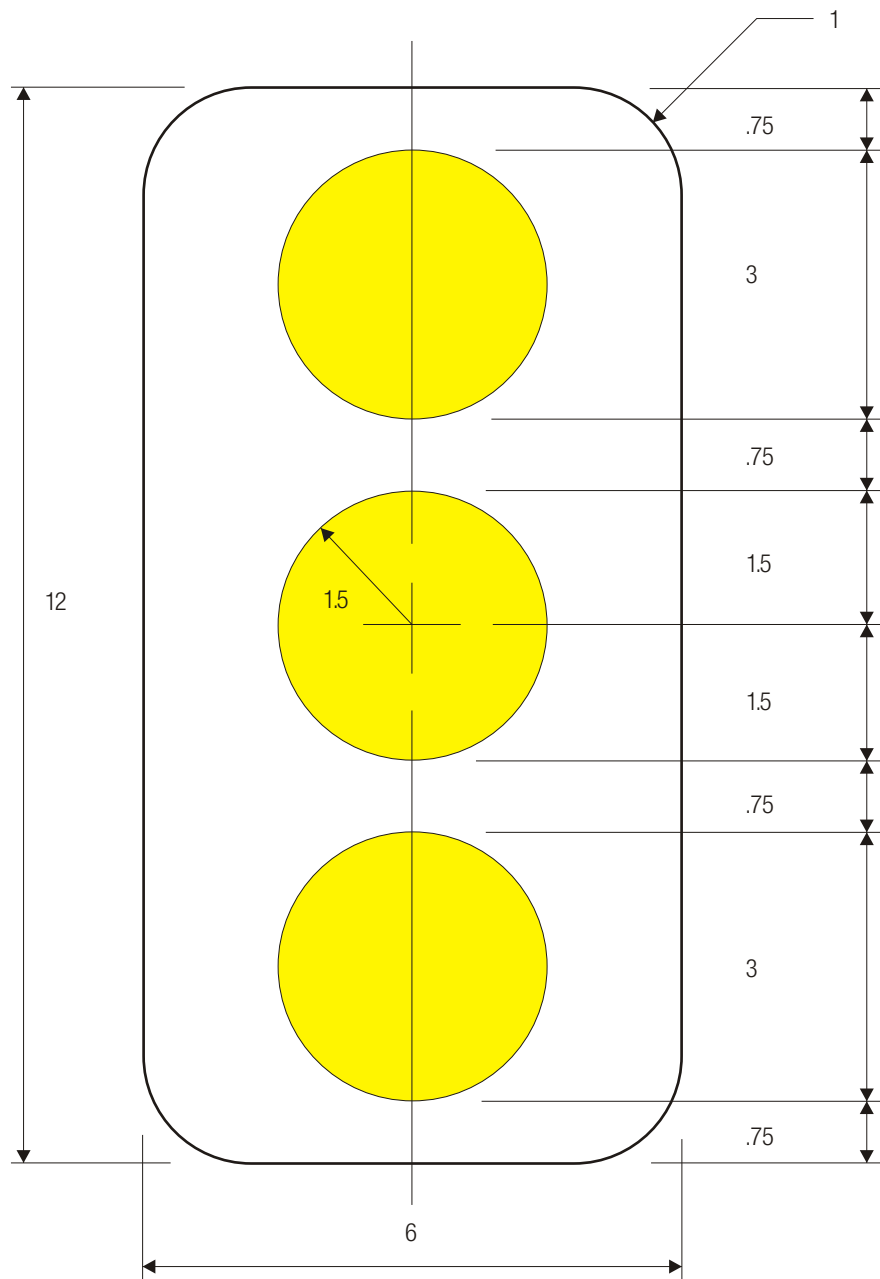

OM1-2

OM1-2 COLORS:

REFLECTORS – YELLOW (RETROREFLECTIVE)
 BACKGROUND – BLACK

OM1-1

OM1-1 COLORS:

REFLECTORS – YELLOW (RETROREFLECTIVE)
 BACKGROUND – YELLOW
 BORDER – YELLOW (RETROREFLECTIVE)

OM1-3

OM1-3 COLORS:

SIGN PANEL – YELLOW (RETROREFLECTIVE)

OM2-1V

OM2-1H

OM2-2V

OM2-2H

OM2-1 COLORS:

REFLECTORS — YELLOW (RETROREFLECTIVE)
 BACKGROUND — WHITE (RETROREFLECTIVE)

OM2-2 COLORS:

SIGN PANEL — YELLOW (RETROREFLECTIVE)

OM-3R

OM-3C

OM-3L

COLORS: STRIPES -BLACK
BACKGROUND-YELLOW (RETROREFLECTIVE)

OM4-1

OM4-2

OM4-1 COLORS:

- REFLECTORS — RED (RETROREFLECTIVE)
- BACKGROUND — RED
- BORDER — RED (RETROREFLECTIVE)

OM4-3

OM4-2 COLORS:

- REFLECTORS — RED (RETROREFLECTIVE)
- BACKGROUND — BLACK

OM4-3 COLORS:

- SIGN PANEL — RED (RETROREFLECTIVE)