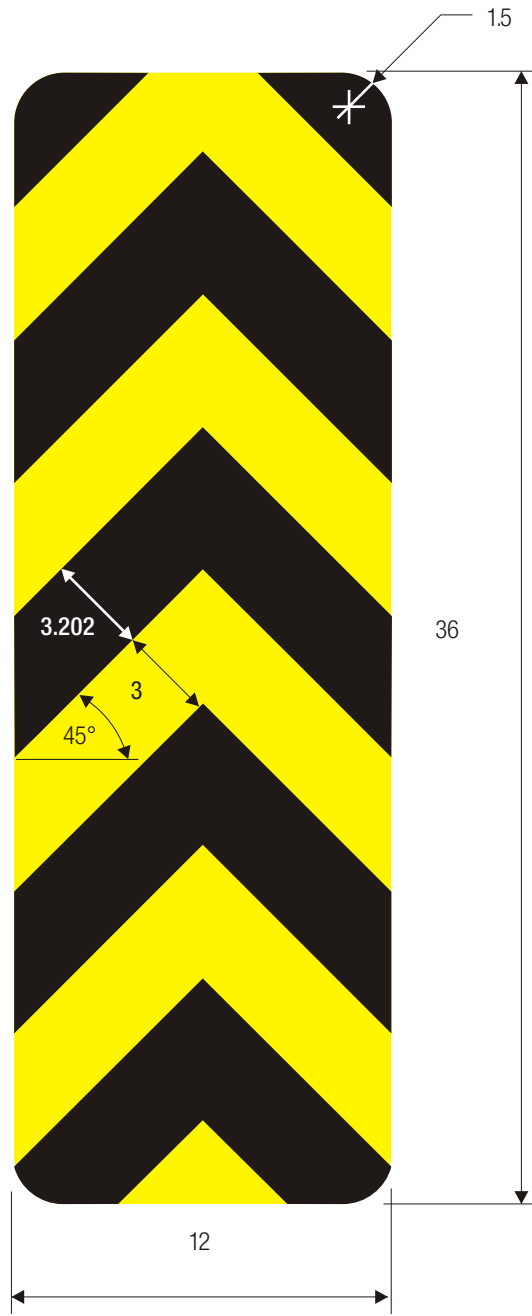

OM1-2

OM1-2 COLORS:

REFLECTORS – YELLOW (RETROREFLECTIVE)
 BACKGROUND – BLACK

OM1-1

OM1-1 COLORS:

REFLECTORS – YELLOW (RETROREFLECTIVE)
 BACKGROUND – YELLOW
 BORDER – YELLOW (RETROREFLECTIVE)

OM1-3

OM1-3 COLORS:

SIGN PANEL – YELLOW (RETROREFLECTIVE)

OM2-1V

OM2-1H

OM2-2V

OM2-2H

OM2-1 COLORS:

REFLECTORS — YELLOW (RETROREFLECTIVE)
 BACKGROUND — WHITE (RETROREFLECTIVE)

OM2-2 COLORS:

SIGN PANEL — YELLOW (RETROREFLECTIVE)

OM-3R

OM-3C

OM-3L

COLORS: STRIPES -BLACK
BACKGROUND-YELLOW (RETROREFLECTIVE)

OM4-1

OM4-2

OM4-1 COLORS:

- REFLECTORS — RED (RETROREFLECTIVE)
- BACKGROUND — RED
- BORDER — RED (RETROREFLECTIVE)

OM4-3

OM4-2 COLORS:

- REFLECTORS — RED (RETROREFLECTIVE)
- BACKGROUND — BLACK

OM4-3 COLORS:

- SIGN PANEL — RED (RETROREFLECTIVE)