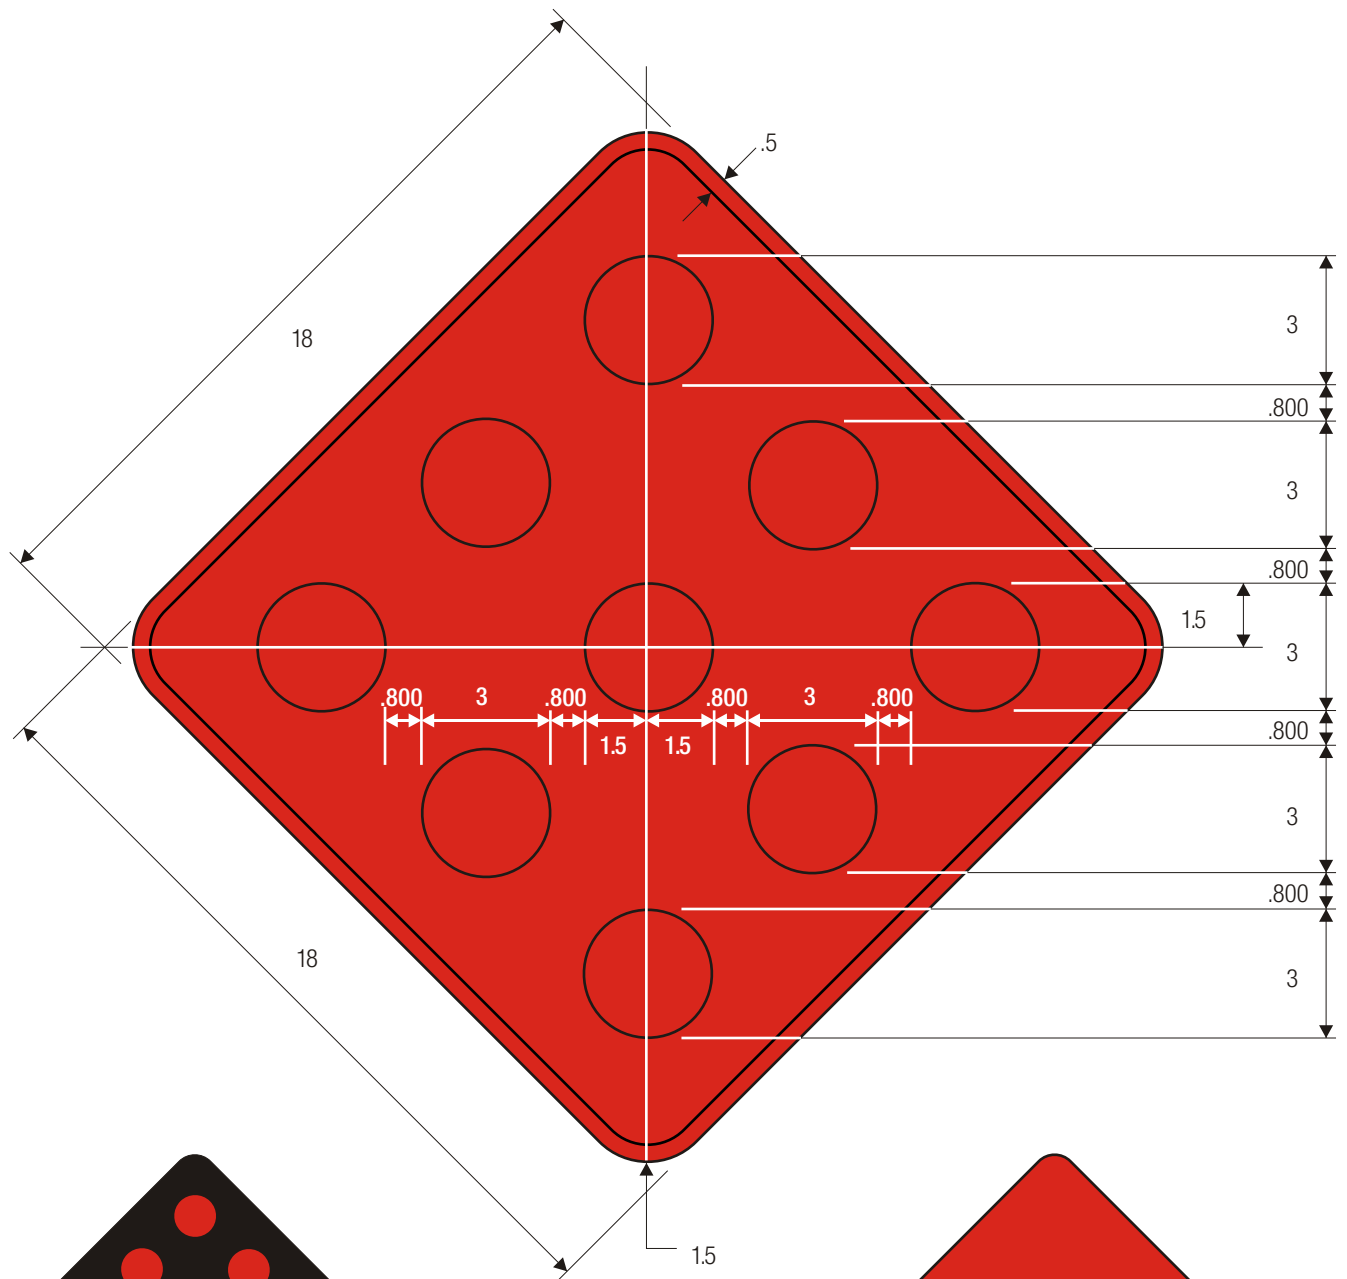

SIGN PANEL — YELLOW (RETROREFLECTIVE)

OM-3R

OM-3C

OM-3L

COLORS: STRIPES -BLACK
BACKGROUND-YELLOW (RETROREFLECTIVE)

OM4-1

OM4-2

OM4-1 COLORS:

- REFLECTORS — RED (RETROREFLECTIVE)
- BACKGROUND — RED
- BORDER — RED (RETROREFLECTIVE)

OM4-3

OM4-2 COLORS:

- REFLECTORS — RED (RETROREFLECTIVE)
- BACKGROUND — BLACK

OM4-3 COLORS:

- SIGN PANEL — RED (RETROREFLECTIVE)